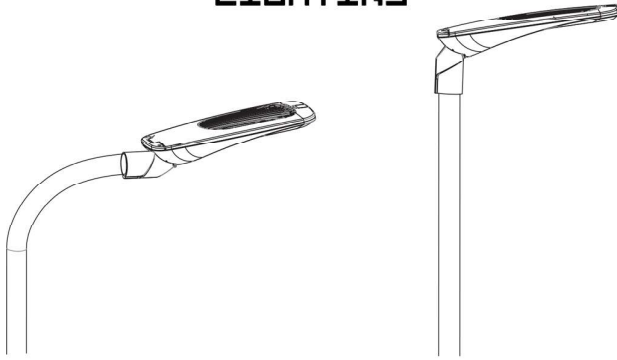

LED STREET LIGHT

STREAMLINE DESIGN

Less wind resistance

EASY MAINTENANCE

Tool free open structure

EASY REPLACEMENT

Independent electrical module and tool free design

SAFE

Automatically electrical disconnection, It's safe for electric man

FEATURES

SMART CONTROL

Smart control system is available

ALE7

LIGHTING

Part Number	LED Wattage	HID/HPS Wattage
ALF70-HS	70	100-125
ALF100-HS	100	200-250
ALF150-HS	150	300-400
ALF200-HS	200	400-500
ALF240-HS	240	500-600

Perfectly suited for any street and area lighting application, the FAMOOR Streetlight provides a wide variety of lumen packages, color temperatures, and light distributions.

Dedicated Ip66 sealed optical cavities feature optically optimized lenses maximizing efficacy and control of distribution from each light engine module.