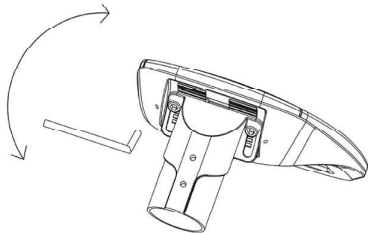

Junction temperature for 200w 85 c max

LED Lighting efficiency 130-135 lm/w

Lamp Lighting efficiency 130 lm/w

①