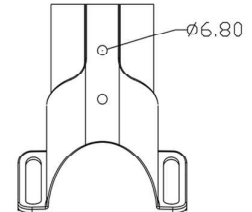

ALE7

LIGHTING