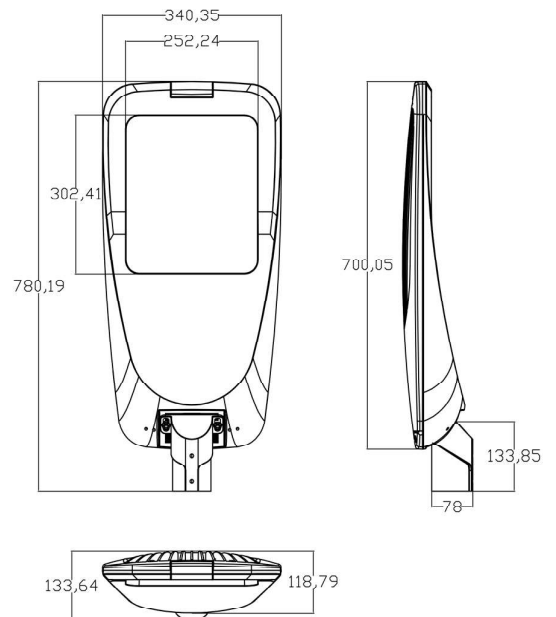

Specifications

Material:	Die-Cast Aluminum
VoltageRange:	100-240VAC
IPRating:	IP 66
Category:	Class I
Power Factor:	>95
Colour Temperature:	Warm white(2500-3500k)
(3000k to 20,000k as request)	Natural white(4500-5500k)
	Cool white(6000-6500k)
LED CRiRa:	>75
Beam Angle:	T I , T II , T II ⁶
Operating Temperaturerange:	-25°C to +65°C
Finish Colour:	Gray
Lifes Span:	50,000hours
Weight(kg):	9.5