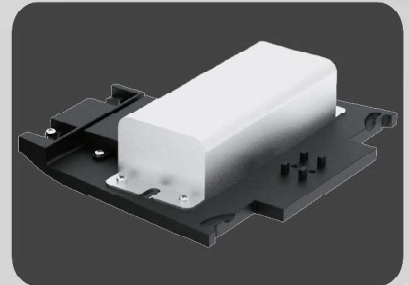

LED STREET LIGHT

STREAMLINE DESIGN

Less wind resistance

EASY MAINTENANCE

Tool free open structure

EASY REPLACEMENT

Independent electrical module and tool free design

SAFE

Automatically electrical disconnection, It's safe for electric man

FEATURES

SMART CONTROL

Smart control system is available

ALE7

LIGHTING

Part Number	LED Wattage	HID/HPS Wattage
ALF70-HS	70	100-125
ALF100-HS	100	200-250
ALF150-HS	150	300-400
ALF200-HS	200	400-500
ALF240-HS	240	500-600

Perfectly suited for any street and area lighting application, the FAMOOR Streetlight provides a wide variety of lumen packages, color temperatures, and light distributions.

Dedicated Ip66 sealed optical cavities feature optically optimized lenses maximizing efficacy and control of distribution from each light engine module.

Material:	Die-Cast Aluminum
VoltageRange:	100-240VAC
IPRating:	IP 66
Category:	Class I
Power Factor:	>95
Colour Temperature:	Warm white(2500-3500k)
(3000k to 20,000k as request)	Natural white(4500-5500k)
	Cool white(6000-6500k)
LED CRiRa:	>75
Beam Angle:	T I , T II , T II ⁶
Operating Temperaturerange:	-25°C to +65°C
Finish Colour:	Gray
Lifes Span:	50,000hours
Weight(kg):	9.5