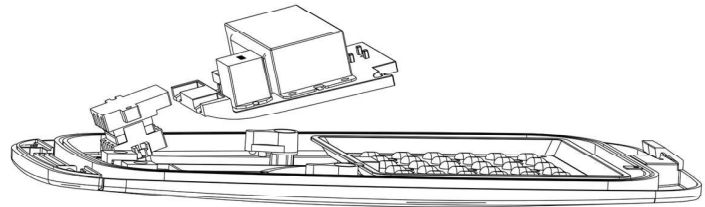

STANDARDS

IEC 60598 (Luminaries)

IEC 60926 (Electronics)

IEC 60929 (Electronics)

IEC 60529 (Protection)

IEC 62471-1.2 (Lamp)