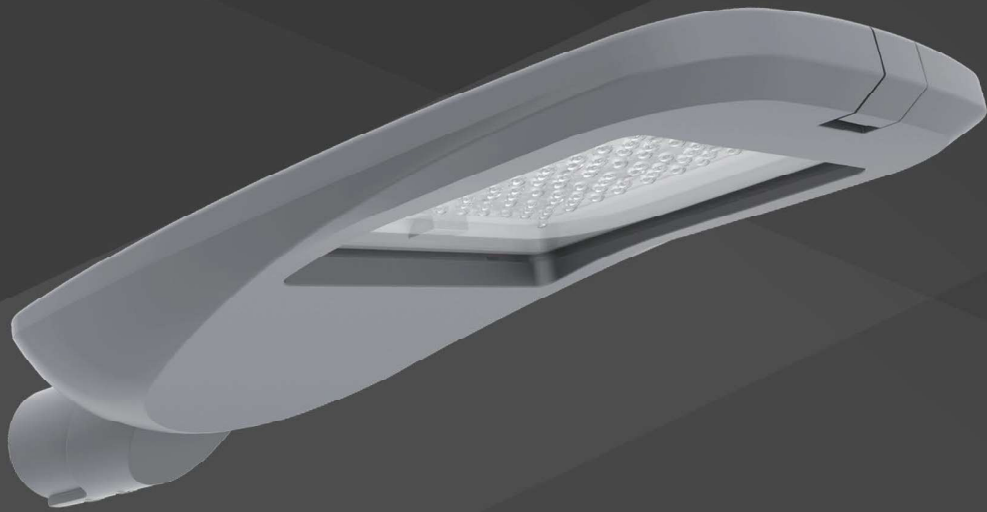

ALE7
LIGHTING

F A M O O R

DATA SHEET

ALEA
LIGHTING

5
YEAR
WARRANTY

LATEST
TECHNOLOGY

%100
COMPLIANCE

Famoor

LED STREET LIGHT

STREAMLINE DESIGN

Less wind resistance

EASY MAINTENANCE

Tool free open structure

EASY REPLACEMENT

Independent electrical module and tool free design

SAFE

Perfectly suited for any street and area lighting application, the FAMOOR Streetlight provides a wide variety of lumen packages, color temperatures, and light distributions.

Dedicated Ip66 sealed optical cavities feature optically optimized lenses maximizing efficacy and control of distribution from each light engine module.