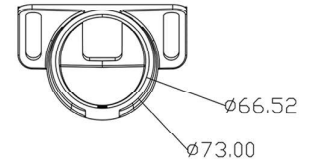

ALE7

LIGHTING