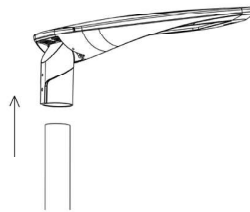

STANDARDS

IEC 60598 (Luminaries)

IEC 60926 (Electronics)

IEC 60929 (Electronics)

IEC 60529 (Protection)

IEC 62471-1.2 (Lamp)

Junction temperature for 200w 85 c max

LED Lighting efficiency 130-135 lm/w

Lamp Lighting efficiency 130 lm/w

①

②

③

④

Applications: