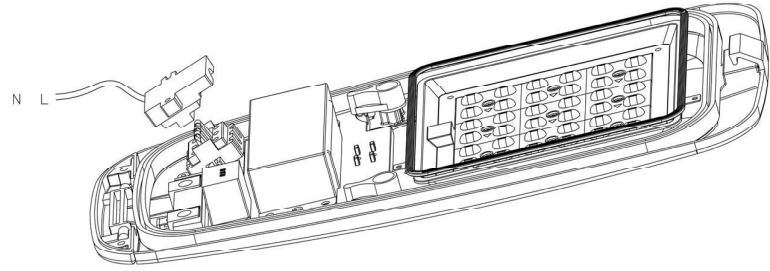

STANDARDS

IEC 60598 (Luminaries)

IEC 60926 (Electronics)

IEC 60929 (Electronics)

IEC 60529 (Protection)

IEC 62471-1.2 (Lamp)