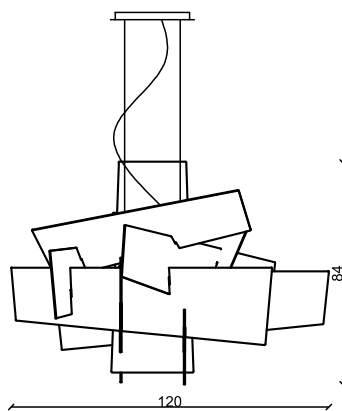

ILUK

SPECIFICATIONS

Material: Methacrylate and varnished metal
Voltage Range: 100- 240 VAC
IP Rating: IP20
Power Factor: >90
Color Temperature: 3000k
Metal finish color: Powder coated white

Color: White, Red, Orange

Collection

ILUK M