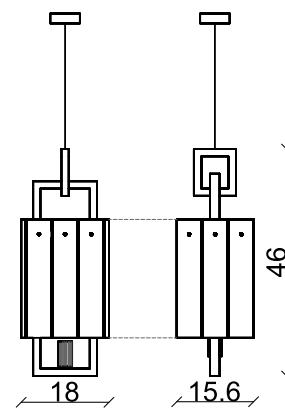

HOMIAN

SPECIFICATIONS

Material: Handmade Glass and Plated Metal
Voltage Range: 100- 240 VAC
IP Rating: IP20
Power Factor: >90
Color Temperature: 3000k
Metal finish color: Bronze and Gold

Standard Finishing

FAMILY

Collection

Homian S3