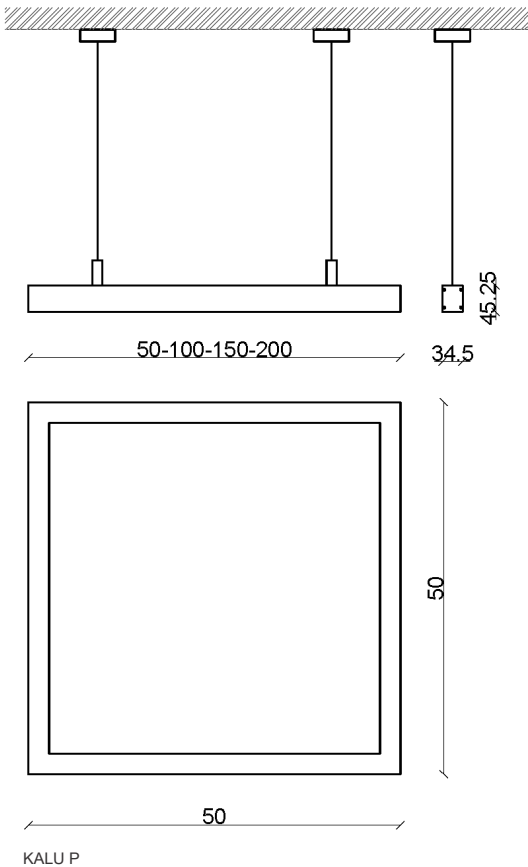

Collection