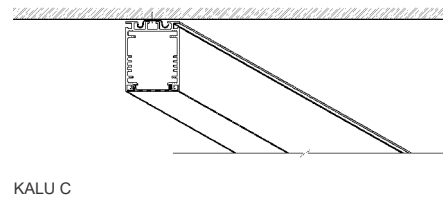

Collection