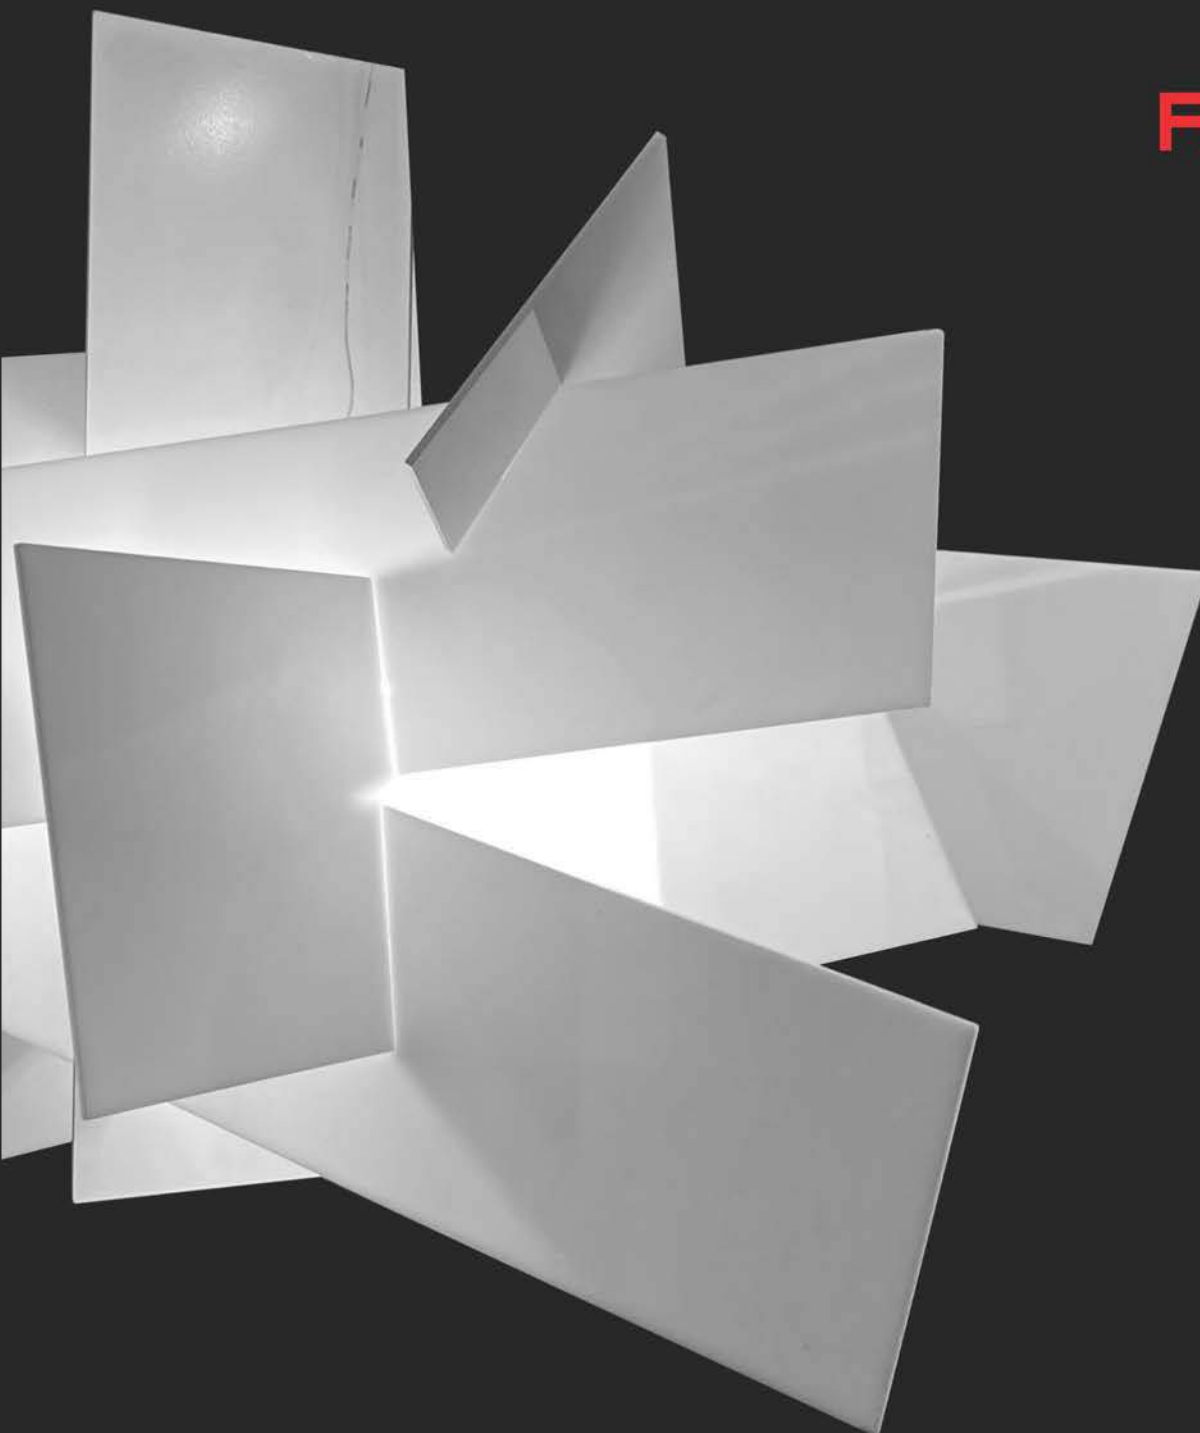

ALEF
LIGHTING

SUSPENSION

CEILING

WALL

FLOOR

TABLE

ALEF LIGHTING GROUP
2021 CATALOGUE