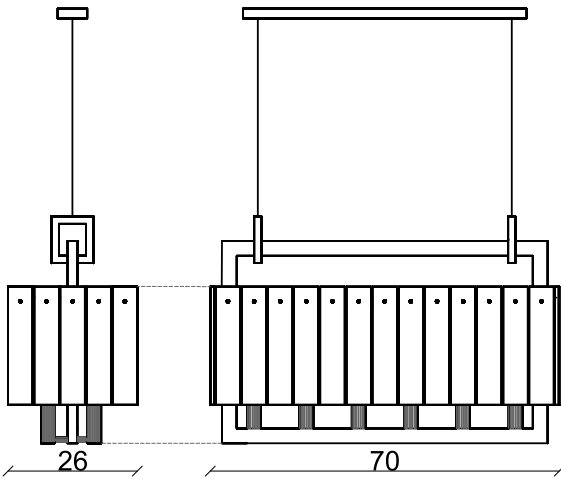

HOMIAN

SPECIFICATIONS

Material: Handmade Glass and Plated Metal
Voltage Range: 100- 240 VAC
IP Rating: IP20
Power Factor: >90
Color Temperature: 3000k
Metal finish color: Bronze and Gold

Standard Finishing

FAMILY

Collection

Homian S1