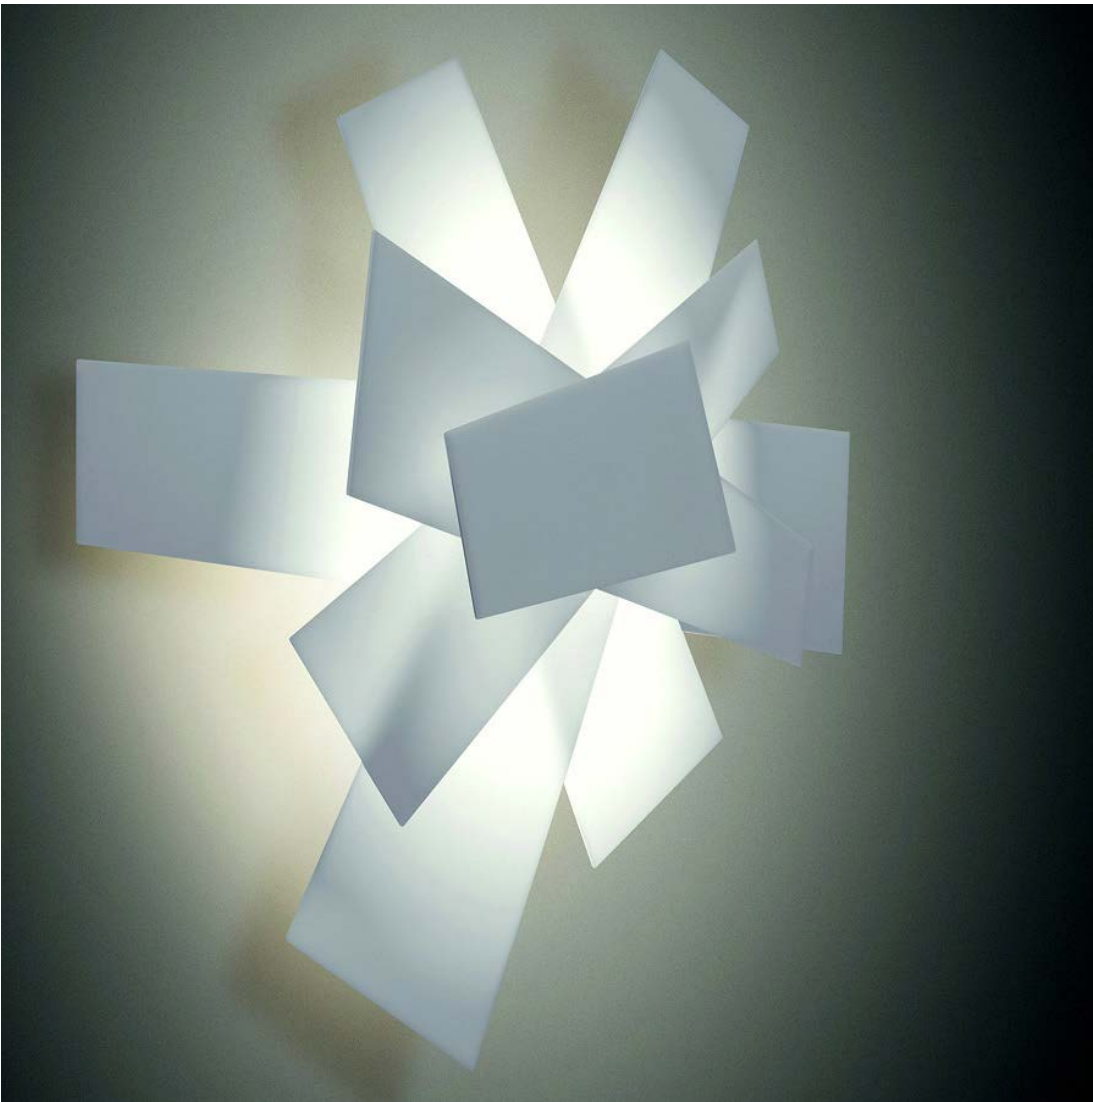

Collection

ILUK R

ILUK M

ILUK L

ILUK C
Ceiling

ILUK W
Wall

ILUK Ceiling Light

ILUK Wall Light

HOMIAN* SUSPENSION Light- Linear

ALE7
LIGHTING

* Homian is the name of a mountain in Lorestan Province in Iran.

HOMIAN SUSPENSION Light- Linear

HOMIAN

SPECIFICATIONS

Material: Handmade Glass and Plated Metal
 Voltage Range: 100- 240 VAC
 IP Rating: IP20
 Power Factor: >90
 Color Temperature: 3000k
 Metal finish color: Bronze and Gold