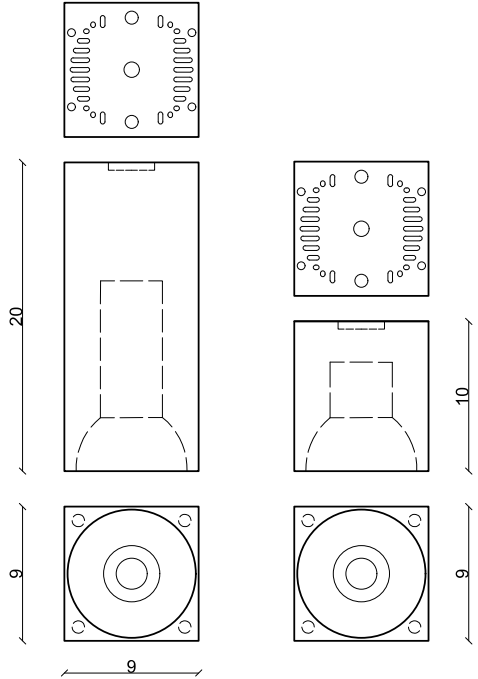

NAZER

SPECIFICATIONS

- Material: METAL

- Voltage Range: 100- 240 VAC

- IP Rating: IP20

- Power Factor: >90

- Color Temperature: 3000k

- Metal finish color: White, Gray, Black

100-240V

IP 20

Standard Finishing