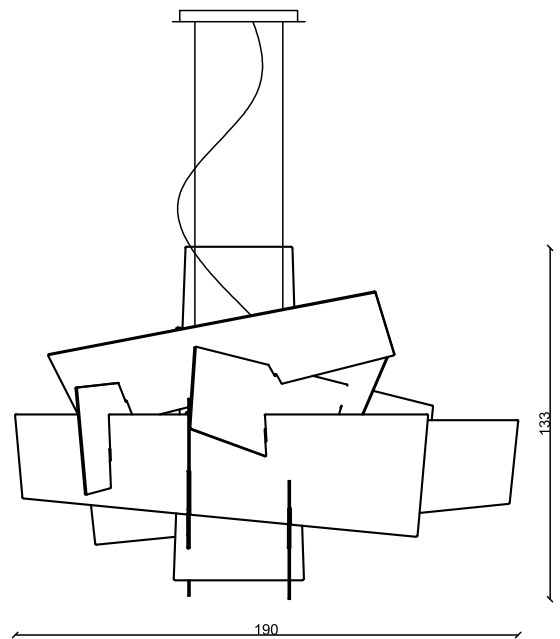

ILUK

SPECIFICATIONS

Material: Methacrylate and varnished metal
Voltage Range: 100- 240 VAC
IP Rating: IP20
Power Factor: >90
Color Temperature: 3000k
Metal finish color: Powder coated white

Color: White, Red, Orange

Collection

ILUK L