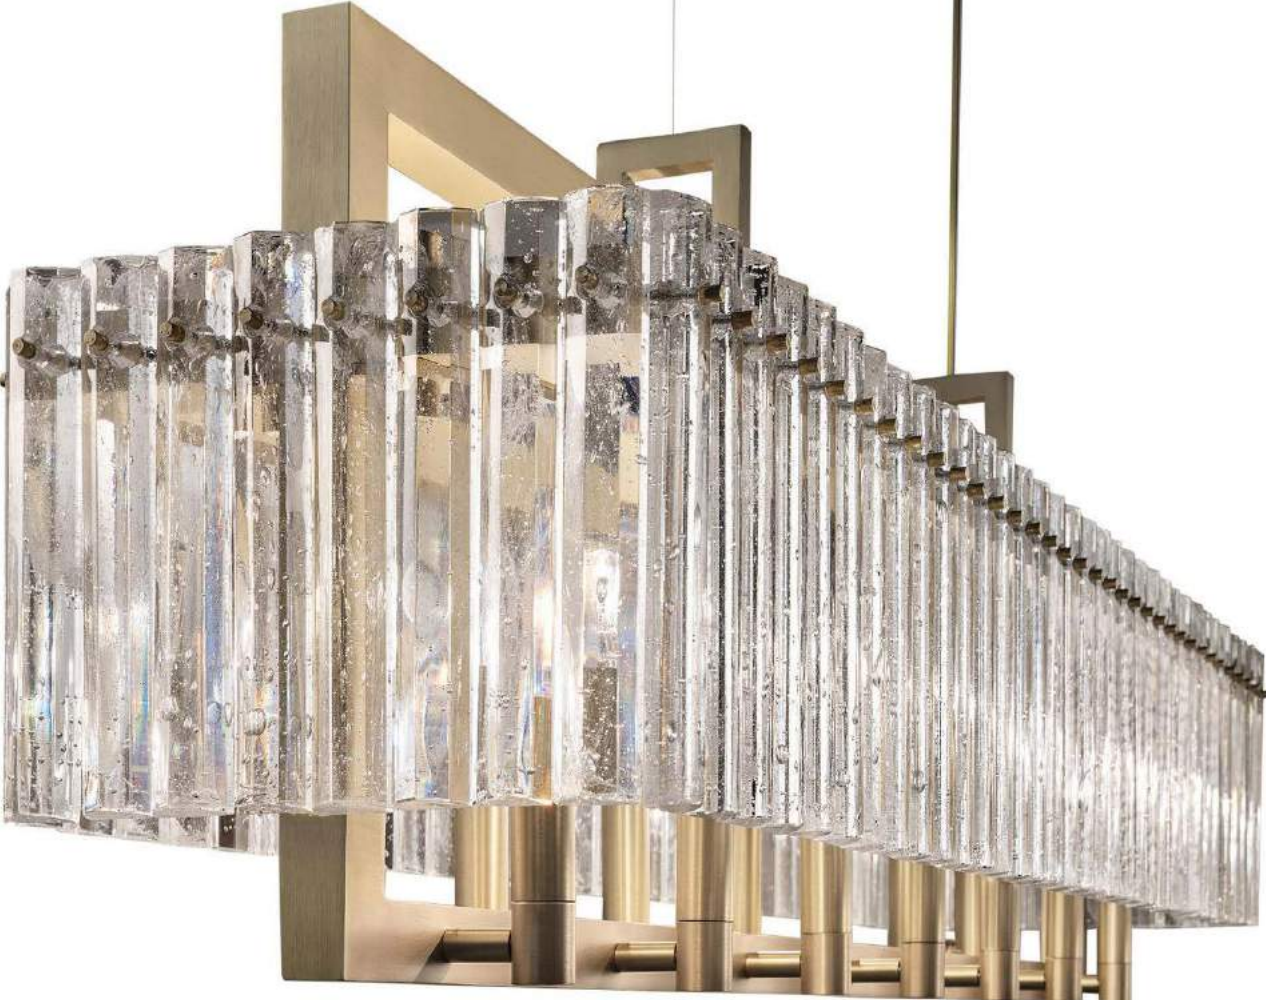

Collection

ILUK R

ILUK M

ILUK L

ILUK C
Ceiling

ILUK W
Wall

ILUK Ceiling Light

ILUK Wall Light

HOMIAN* SUSPENSION Light- Linear

ALE7
LIGHTING

* Homian is the name of a mountain in Lorestan Province in Iran.

HOMIAN SUSPENSION Light- Linear

HOMIAN

SPECIFICATIONS

Material: Handmade Glass and Plated Metal
 Voltage Range: 100- 240 VAC
 IP Rating: IP20
 Power Factor: >90
 Color Temperature: 3000k
 Metal finish color: Bronze and Gold