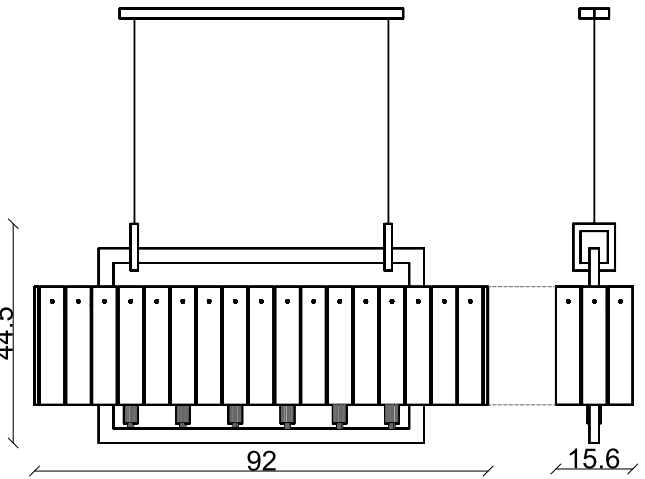

HOMIAN

SPECIFICATIONS

Material: Handmade Glass and Plated Metal
Voltage Range: 100- 240 VAC
IP Rating: IP20
Power Factor: >90
Color Temperature: 3000k
Metal finish color: Bronze and Gold

Standard Finishing

FAMILY

Collection

Homian S2