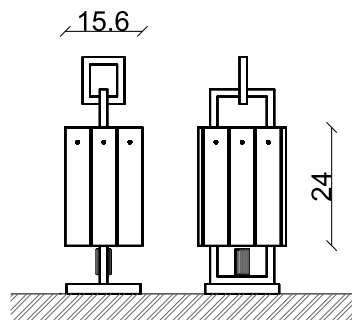

HOMIAN

SPECIFICATIONS

Material: Handmade Glass and Plated Metal
Voltage Range: 100- 240 VAC
IP Rating: IP20
Power Factor: >90
Color Temperature: 3000k
Metal finish color: Bronze and Gold

Standard Finishing

FAMILY

Collection

Homian T