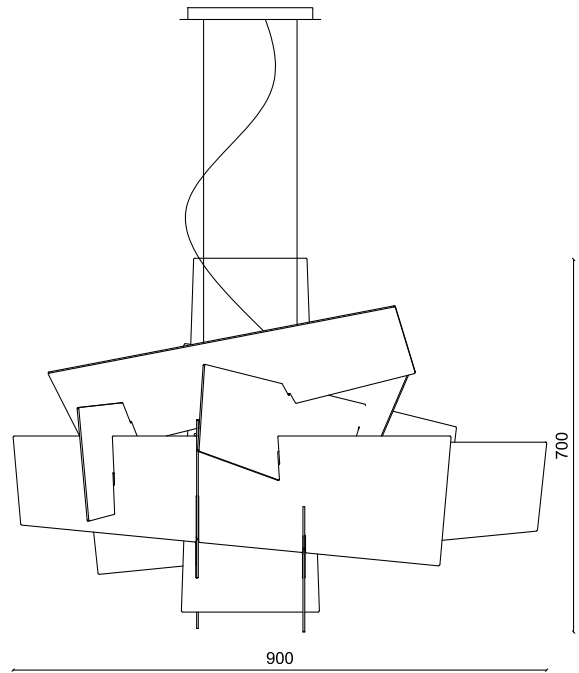

SPECIFICATIONS

Material: Methacrylate and varnished metal
Voltage Range: 100- 240 VAC
IP Rating: IP20
Power Factor: >90
Color Temperature: 3000k
Metal finish color: Powder coated white

Color: White, Red, Orange

HOMIAN* SUSPENSION Light- Linear

ALE7
LIGHTING

* Homian is the name of a mountain in Lorestan Province in Iran.

HOMIAN SUSPENSION Light- Linear

HOMIAN

SPECIFICATIONS

Material: Handmade Glass and Plated Metal
 Voltage Range: 100- 240 VAC
 IP Rating: IP20
 Power Factor: >90
 Color Temperature: 3000k
 Metal finish color: Bronze and Gold